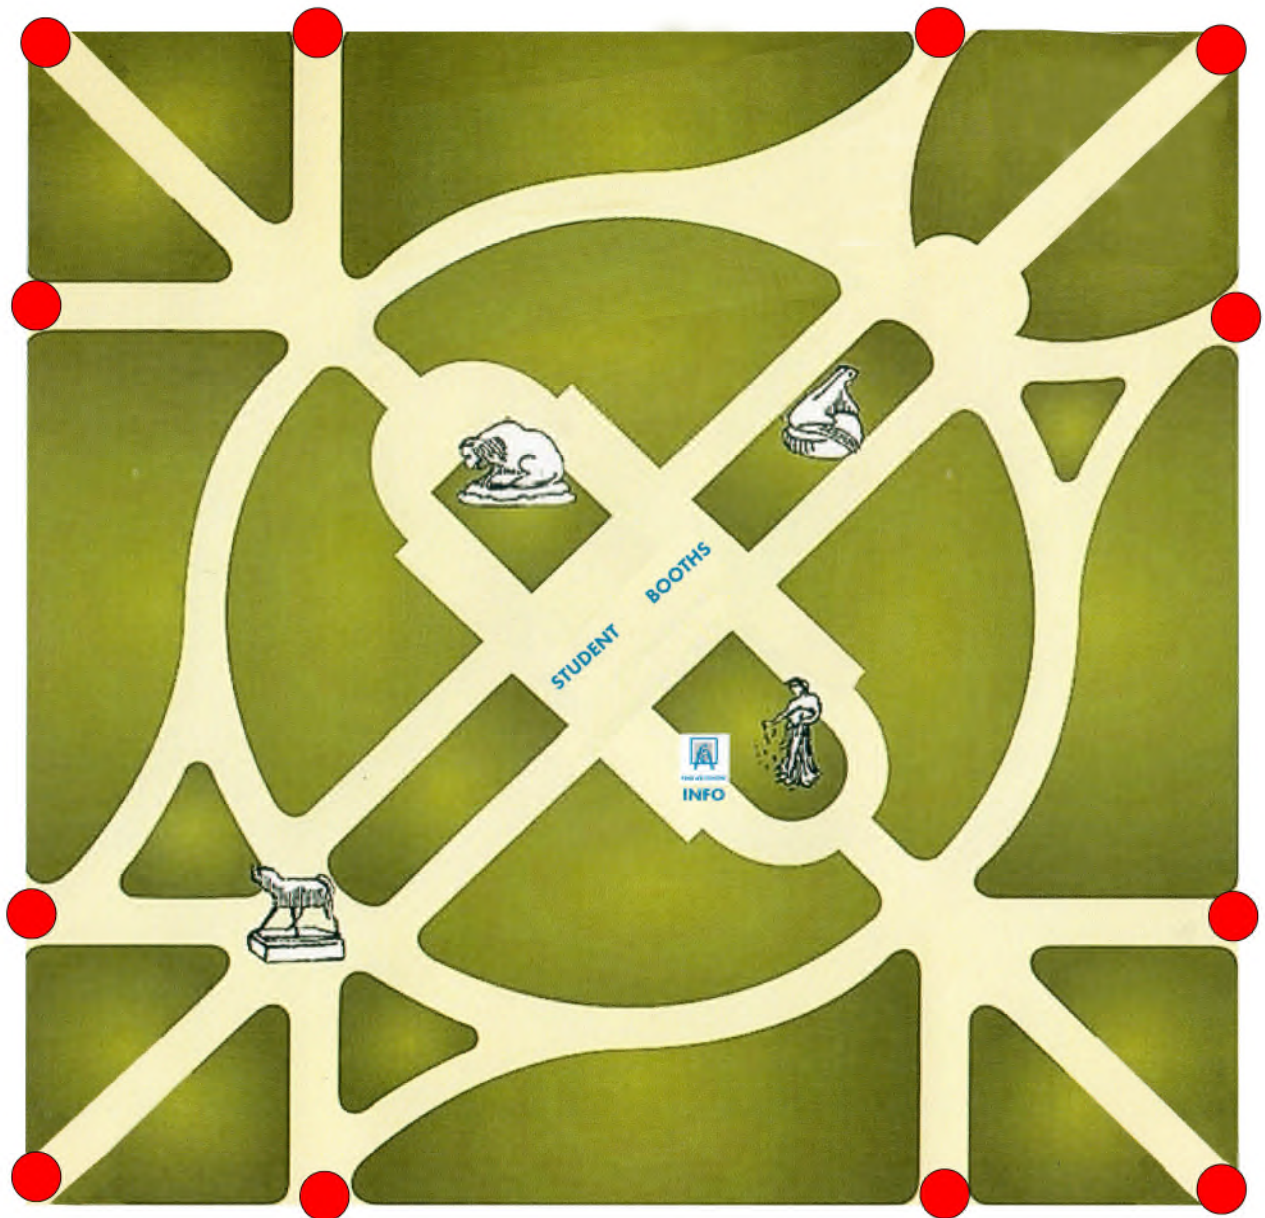

RITTENHOUSE SQUARE FINE ART SHOW

Philadelphia PA

RED DOTS indicate the entrances
where you can pick up our show program

WALNUT STREET: SPACES 35 - 1

WEST RITTENHOUSE: SPACES 69 - 36

18TH STREET: SPACES 107 - 143

SOUTH RITTENHOUSE: SPACES 70 - 106